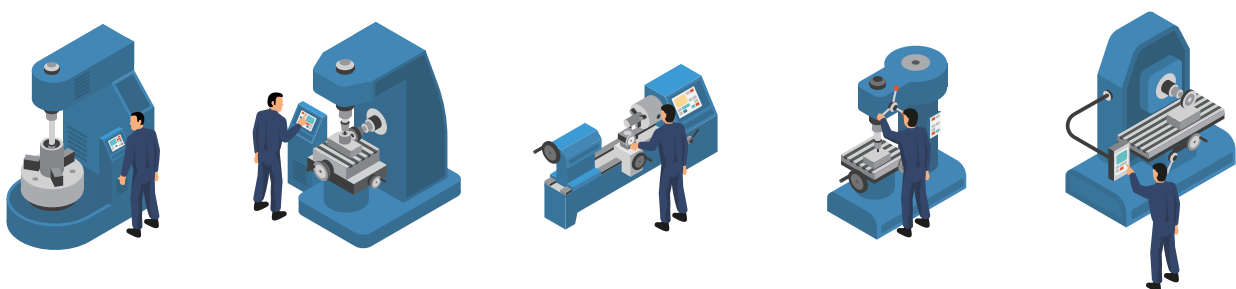

Mounting

Panel Mount, Wall Mount, VESA, and desktop stand

Applications

Production Line / HMI Controller / Machine Vision / IIoT Gateway / Building Automation